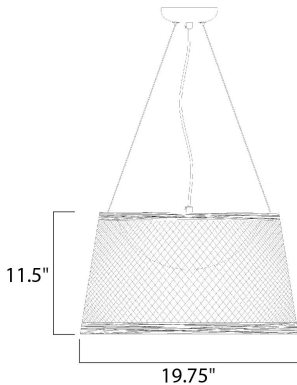

PRODUCT DESCRIPTION

This casual collection of lighting features hand formed shades of fiber twine coated with a polyurethane material for strength and durability. The resilience of the construction makes it suitable for damp locations and the ideal lighting for covered patios and outdoor living spaces. With the integrated LED, this collection is a perfect combination of style and security lighting.

MEASUREMENTS

DIMENSION : 20.25" W x 11" H
 MAX OAH : 141" OAH
 HANGING WEIGHT : 5.93 lb

LAMPING

INPUT VOLTAGE : 120V
 LUMENS : 840 Rated
 BULB : 1 x 12W LED PCB Integrated , 12W Total
 BULB INCLUDED : (Integrated)
 DIMMABLE : Triac CL
 CRI : 80+ CRI
 COLOR_TEMP : 3000K

FINISHES OPTION

 Chocolate (CH)
 Natural (NA)
 White (WT)

MATERIAL

Hemp Rope, Acrylic

RATINGS

cETLus
 Damp Location

ADDITIONAL

OPERATING TEMPERATURE:
 -20°C (-4°F), 40°C (104°F)